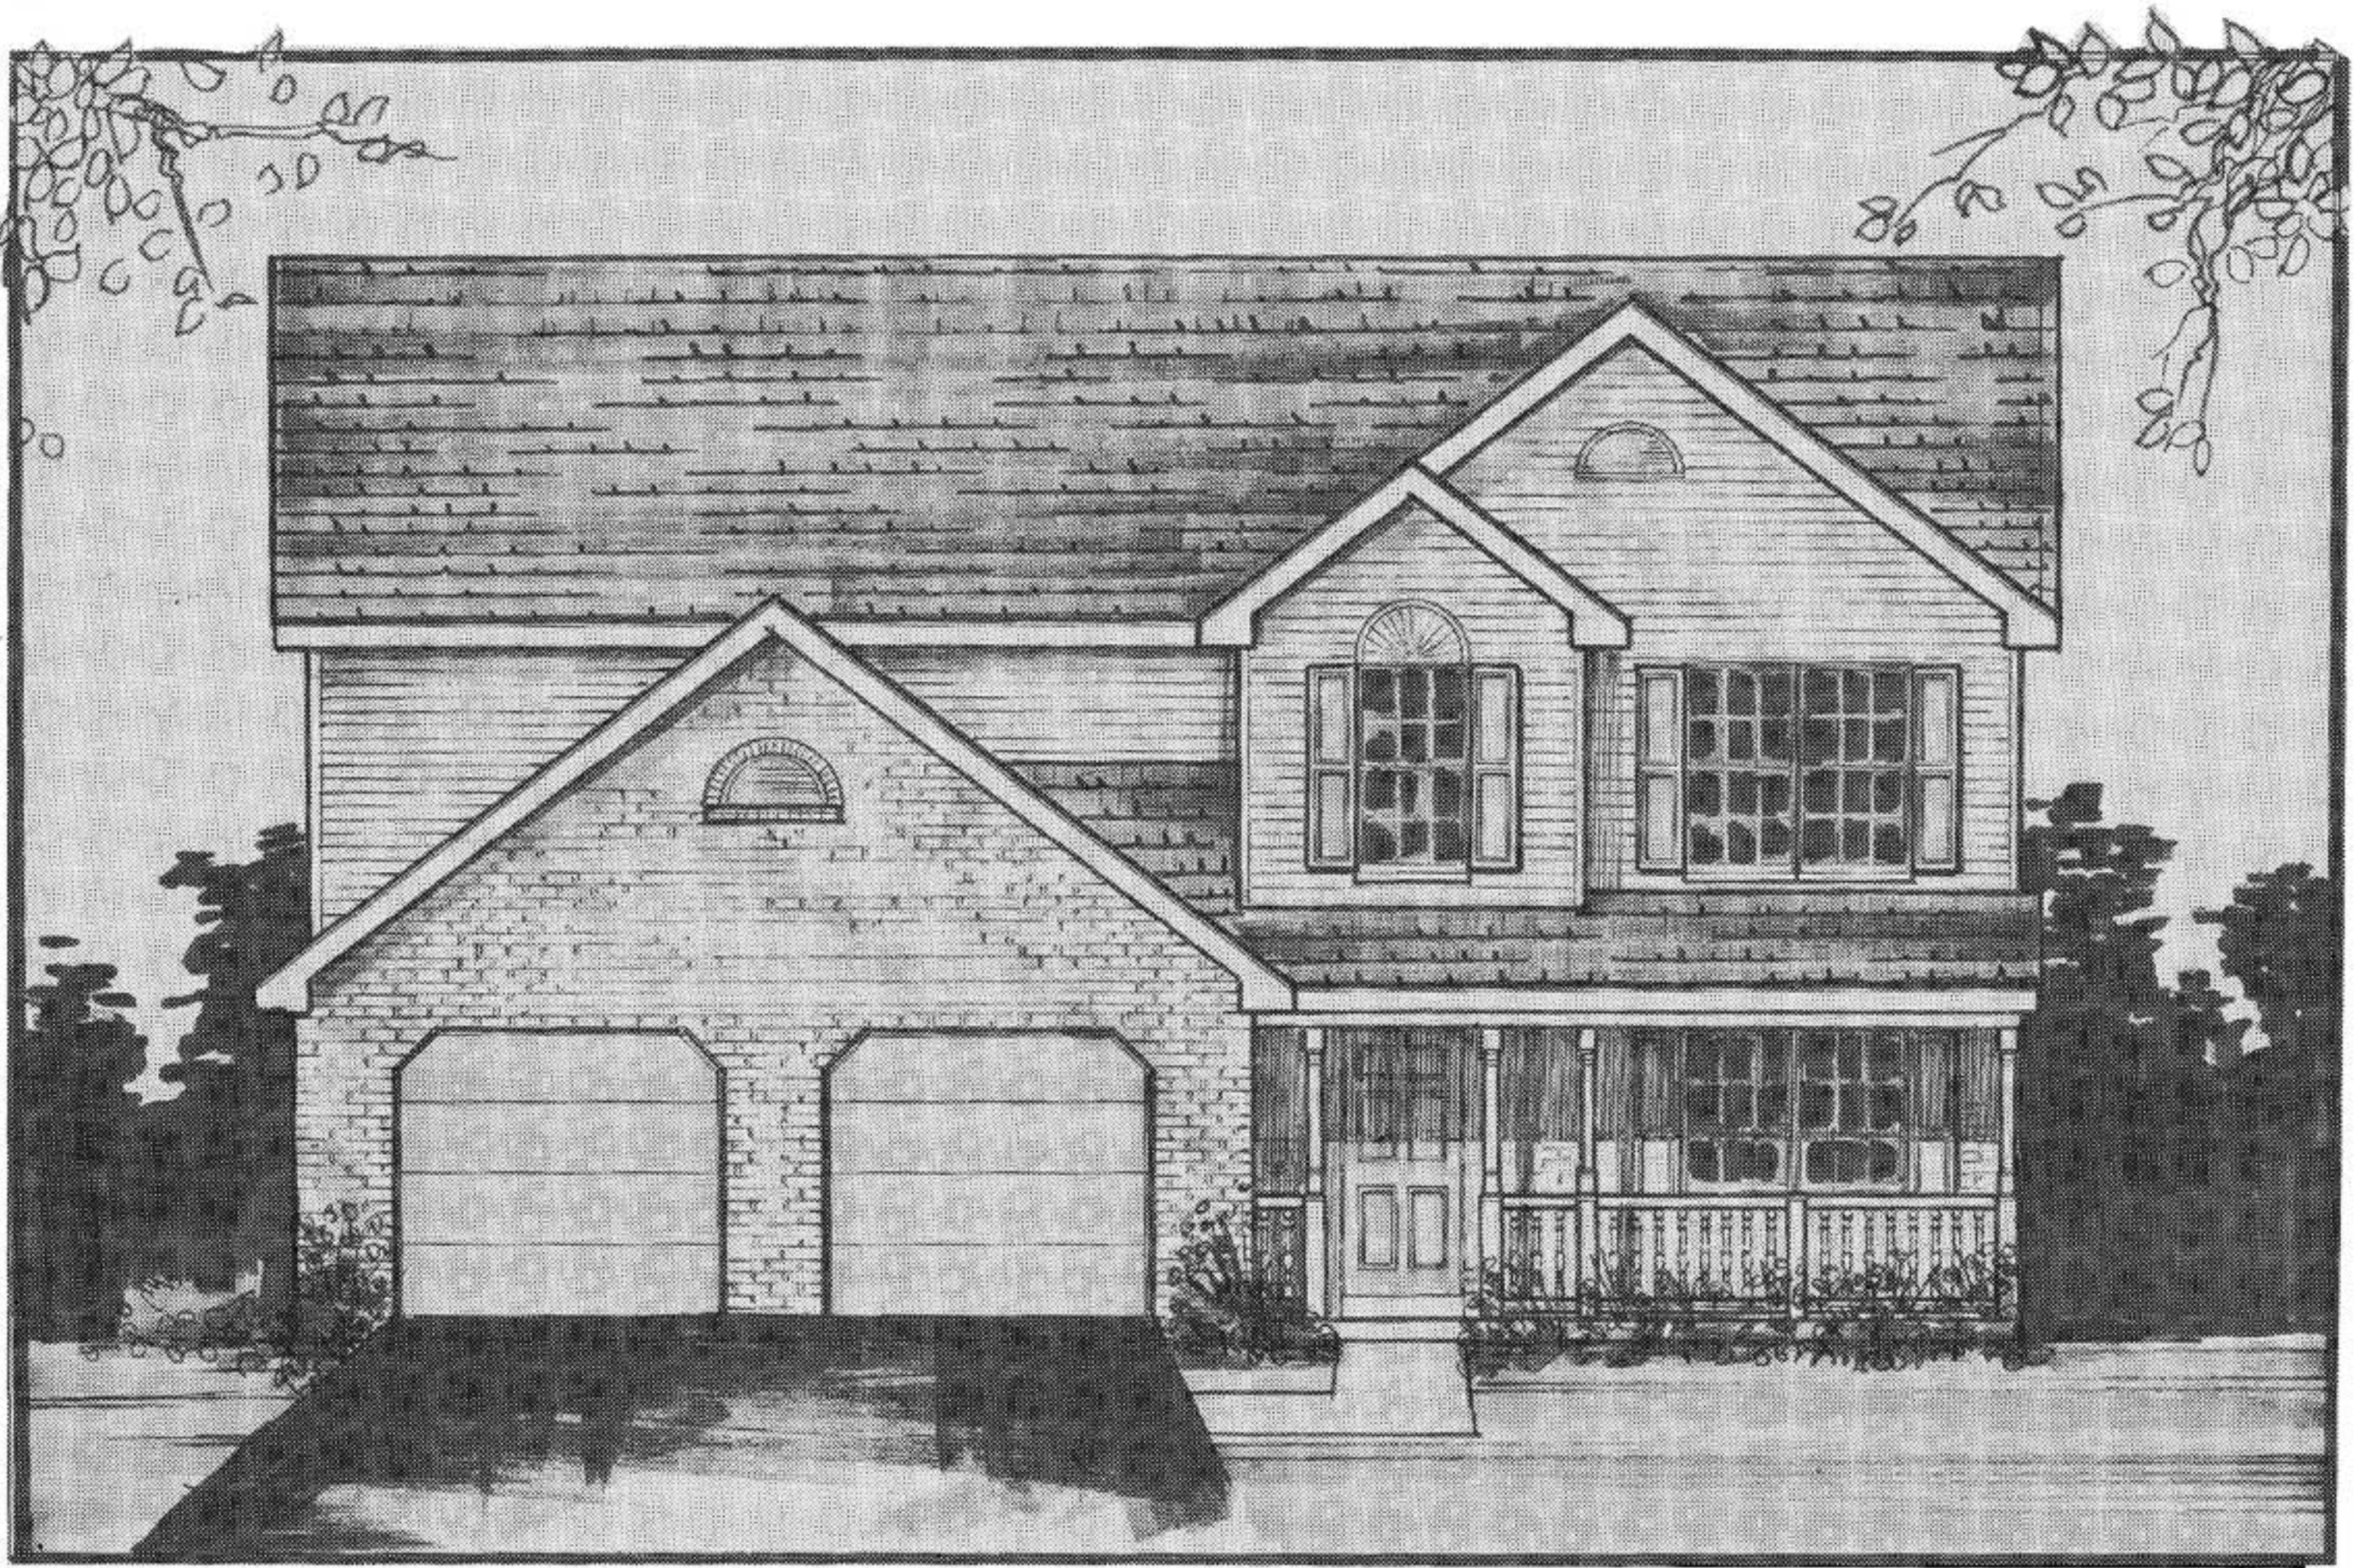

THRUSH

This astonishing two story has a first floor master bedroom suite w/whirlpool tub and stand-up shower. The first floor includes a great room, formal dining room, breakfast area, laundry room, powder room and an exquisite kitchen with bar area for entertaining w/two car garage and full basement.

Custom Quality Built Homes

720 Allegheny Street, Dauphin, PA / 921-2293

COMFORTHOME[®]

Comfort by design

THE BUILDER WITH THE BRIGHT IDEAS!

THRUSH

SECOND FLOOR PLAN

FIRST FLOOR PLAN